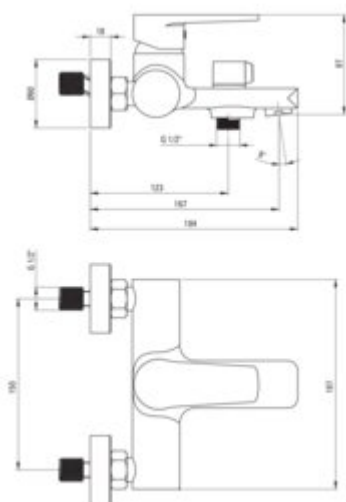

TUBO

Bath mixer

Product code: BUT_010M

EAN: 5907650812784

Color: chrome

Warranty [years]: 7

Mixer

Finish	chrome
Material	brass
Mixer type	mixer, single-handle
Installation method	wall-mounted
Total mixer height [mm]	184
Flow class [l/min]	A <= 15 (9.1 - 15)
Acoustic group [dB]	I (x <= 20)

Mixer cartridge

Ceramic cartridge size	35 mm
------------------------	-------

Spout

Spout type	still
Mixer spout range [mm]	167
Material	brass

Function switch

Switch type	ceramic mechanical
-------------	--------------------

Aerator

Aerator type	honeycomb
Aerator size	M24

Features:

- Only the best materials, the quality of which has been confirmed by laboratory tests
- Mechanical ceramic function switch
- The mixer body is made of the highest quality brass
- Cleaning agent for fixtures in all colors available