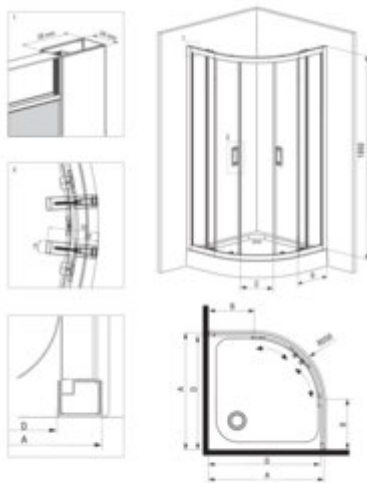

FUNKIA
Shower cabin, half round

Product code: KYP_N52K
EAN: 5908212090329
Color: nero
Warranty [years]: 5

Model	Size	A [mm]	B [mm]	C [mm]	D [mm]
KYP-N52K	800x800	795	795	219	425
KYP-N52K	800x900	800	800	242	520

Finish	nero
Shape	half round
Width [mm]	800
Length [mm]	800
Height [mm]	1850
Glass finish	transparent
Glass thickness [mm]	5
Side dimension [mm]	795
arc radius [mm]	550
Adjustment range from [mm]	-10
Masking of assembly elements	yes
Profiles levelling the curvature of the walls	yes
Silent closing	yes
Installation without shower tray possible	yes
Detachable lower rollers	yes

Features:

- Only the best materials, the quality of which has been confirmed by laboratory tests
- Safe and durable tempered glass
- Bottom rollers allow for the door detachment and easier product care
- Covering of assembly elements
- Possibility to install the cabin without a shower tray, directly on the tiles
- Dedicated cleaning agent, safe for cleaned surfaces
- Profiles leveling the curvature of the walls
- Resistance to impacts, chemicals and stains in accordance with PN-EN 14428+A1:2008 norm, c
- Enclosure sold without the tray