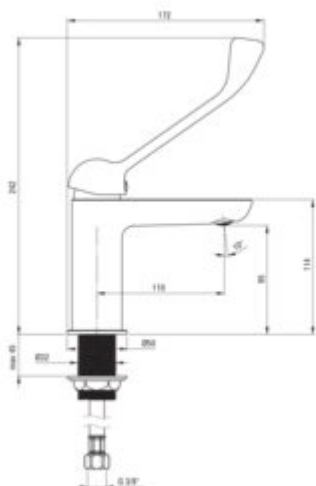

ALPINIA Washbasin tap

Product code: BGA_N20C

EAN: 5908322038136

Color: nero

Warranty [years]: 7

Mixer

Finish	nero
Material	brass
Mixer type	single-handle, mixer
Installation method	standing
Total mixer height [mm]	242
Flow class [l/min]	Z - 4-9 l/min
Acoustic group [dB]	I (x <= 20)
Clinic lever	yes

Mixer cartridge

Ceramic cartridge size	35 mm
------------------------	-------

Spout

Mixer spout range [mm]	110
Material	brass

Aerator

Aerator type	coin-slot
Aerator size	M24

Connecting hose

Length [mm]	450
Installation thread	3/8"
Connection thread	M10

Features:

- Innovative, durable and easy to clean Nero coating
- Extended Clinic lever for easy operation
- The mixer is equipped with a stream aerator
- Cleaning agent for fixtures in all colors available
- The mounting sleeve facilitates the installation of the mixer
- Z flow class (4-9 l/min) allowing for water consumption reduction
- 45 cm connection hoses included