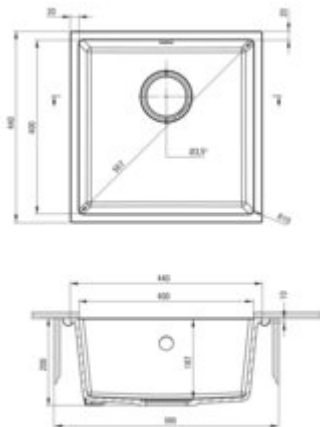

### Sink

|                            |                   |
|----------------------------|-------------------|
| Finish                     | metallic grey     |
| Surface type               | matte             |
| Material                   | granite           |
| Installation method        | undermount, inset |
| Number of bowls            | 1                 |
| Minimum cabinet width [mm] | 500               |
| Width [mm]                 | 440               |
| Length [mm]                | 440               |
| Height [mm]                | 200               |
| Bowl depth [mm]            | 187               |
| Cut-out Length [mm]        | 400               |
| Cut-out Width [mm]         | 400               |
| Reversible                 | yes               |
| Equipped with accessories  | yes               |
| Drain diameter             | 3.5"              |