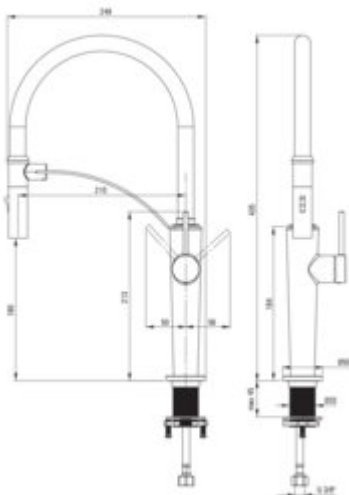

CORDA Kitchen tap

Product code: BRC_N72M

EAN: 5907650864004

Color: nero

Warranty [years]: 7

Mixer

Finish	nero
Material	steel 304
Mixer type	single-handle, mixer
Installation method	standing
Flow class [l/min]	Z - 4-9 l/min
Acoustic group [dB]	I (x ≤ 20)

Mixer cartridge

Ceramic cartridge size	25 mm
------------------------	-------

Spout

Spout type	elastic
Material	silicone

Aerator

Aerator type	honeycomb
Aerator size	M15

Connecting hose

Length [mm]	600
Installation thread	3/8"
Connection thread	M10

Hand shower

Number of functions	2
---------------------	---

Features:

- Deante Design Studio Collection
- The mixer is equipped with a stream aerator
- Z flow class (4-9 l/min) allowing for water consumption reduction
- The mounting sleeve facilitates the installation of the mixer
- 45 cm connection hoses included
- Magnetic spout holder
- Innovative, durable and easy to clean Nero coating
- 2-function spout
- Dedicated cleaning agent, safe for cleaned surfaces