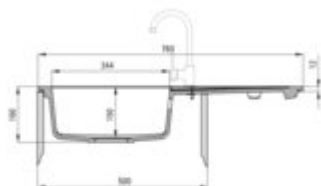

Product code: ZQZ_2113

EAN: 5907650847397

Color: graphite

Warranty [years]: 18

Sink

Finish	graphite
Surface type	matte
Material	granite
Installation method	inset
Number of bowls	1
Minimum cabinet width [mm]	500
Width [mm]	440
Length [mm]	760
Height [mm]	160
Bowl depth [mm]	150
Cut-out Length [mm]	740
Cut-out Width [mm]	420
Reversible	yes
Equipped with accessories	yes
Drain diameter	3.5"
Number of holes	2

Sink waste kit

Finish	steel
Plug type	automatic
Low siphon/ Space saver	yes
possibility to connect a dishwasher/ washing machine	yes

Features:

- Properties of Deante granite: resistance to impact, high temperature, discoloration, therm
- Longest, 18 years warranty
- The sink is equipped with fittings with a connection to the dishwasher
- Accessories with automatic shut-off of the drain
- Hydrophobic properties repel water molecules
- Reversible sink - possibility to install the bowl on the left or the right side
- Dedicated cleaning agent, safe for cleaned surfaces
- Space-saving siphon which facilitates e.g. sorting waste
- The finish enriched with silver ions adds antiseptic properties