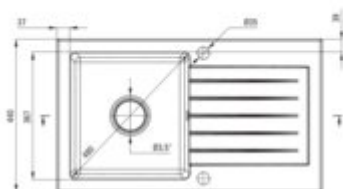

Product code: ZQZ_2113

EAN: 5907650847397

Color: graphite

Warranty [years]: 18

Sink

Finish	graphite
Surface type	matte
Material	granite
Installation method	inset
Number of bowls	1
Minimum cabinet width [mm]	500
Width [mm]	440
Length [mm]	760
Height [mm]	160
Bowl depth [mm]	150
Cut-out Length [mm]	740
Cut-out Width [mm]	420
Reversible	yes
Equipped with accessories	yes
Drain diameter	3.5"
Number of holes	2