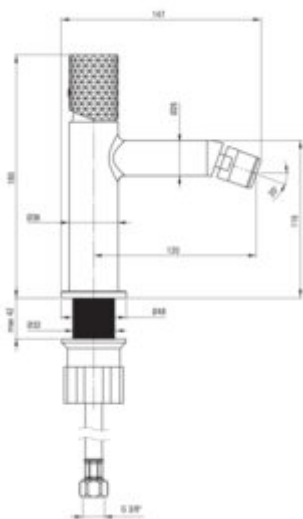

SILIA HEXA

Bidet tap

Product code: BHS_R30M
EAN: 5907650886938
Color: brushed gold
Warranty [years]: 7

Mixer

Finish	gold
Material	brass
Mixer type	single-handle, mixer
Installation method	standing
Total mixer height [mm]	164
Flow class [l/min]	Z - 4-9 l/min
Acoustic group [dB]	I (x <= 20)

Mixer cartridge

Ceramic cartridge size	25 mm
------------------------	-------

Spout

Mixer spout range [mm]	120
Material	brass

Aerator

Aerator type	honeycomb
Aerator size	M16

Connecting hose

Length [mm]	450
Installation thread	3/8"
Connection thread	M10

Features:

- Deante Design Studio Collection
- Decorative lever - jewelry for your bathroom
- Noble form and timeless simplicity
- Coating applied using the PVD method
- Innovative and easy to maintain brushed gold coating
- The mixer body is made of the highest quality brass
- The mounting sleeve facilitates the installation of the mixer
- Only the best materials, the quality of which has been confirmed by laboratory tests
- The mixer is equipped with a stream aerator
- Z flow class (4-9 l/min) allowing for water consumption reduction
- 45 cm connection hoses included
- Cleaning agent for fixtures in all colors available