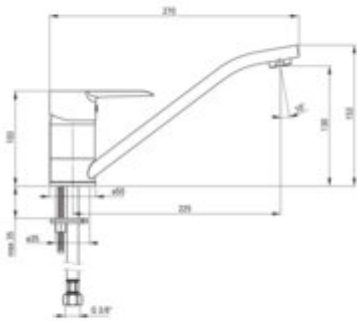

CORIO

Kitchen tap

Product code: BFCE060M

EAN: 5908212098899

Color: chrome

Warranty [years]: 7

Mixer

Finish	chrome
Material	brass
Mixer type	single-handle, mixer
Installation method	standing
Total mixer height [mm]	153
Flow class [l/min]	A <= 15 (9.1 - 15)
Acoustic group [dB]	I (x <= 20)

Mixer cartridge

Ceramic cartridge size	40 mm
Eco-click cartridge	yes

Spout

Spout type	swivel
Mixer spout range [mm]	225
Material	stainless steel

Connecting hose

Length [mm]	450
Installation thread	3/8"
Connection thread	M10

Features:

- The mixer body is made of the highest quality brass
- Two-step ECO-click cartridge, allowing to reduce the water flow below 5 l/min
- 45 cm connection hoses included
- The mixer is equipped with a stream aerator
- Only the best materials, the quality of which has been confirmed by laboratory tests
- Cleaning agent for fixtures in all colors available