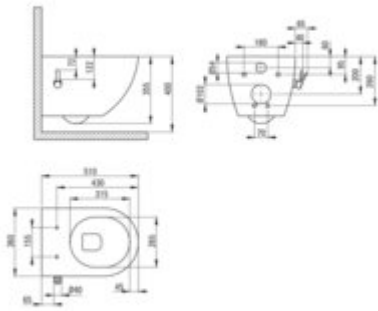

PEONIA

Toilet bowl, with bidet function

Product code: CBP_NWPW

EAN: 5907650829966

Color: nero

Warranty [years]: 10

Finish	nero
Material	ceramic
with bidet function	yes
Type	wall-mounted
Rim type	rimless
Hidden mountings	yes
Width [mm]	370
Length [mm]	515
Height [mm]	350
Mounting holes spacing / Axis [mm]	180
Toilet seat	included
Designed for installation with a mechanical concealed frame with a 3/6 l drain valve setting	no
In the case of pneumatic racks, an additional orifice reducing the water flow is required	no
Mounting kit included	yes