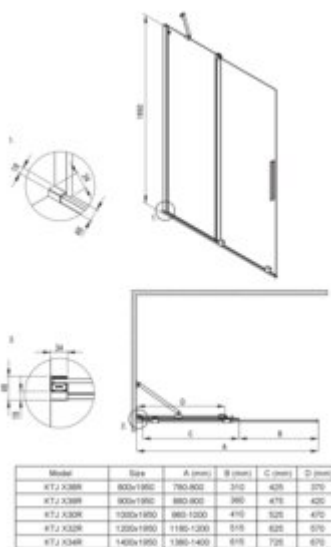

PRIZMA
Shower cabin, rectangular

Product code: KPNCP12S09

EAN: 5907650899426

Color: brushed bronze

Warranty [years]: 5

Showe cabin (KTJ_C32R)

Finish	brushed bronze
Width [mm]	1200
Height [mm]	1950
Glass finish	transparent
Glass thickness [mm]	6
Active cover	yes
Side dimension [mm]	1200
Railings	short to perpendicular wall/long to parallel wall
Reversible doors	yes
Installation without shower tray possible	yes
Possibility to install a railing to a perpendicular wall	yes

Showe cabin (KTJ_C39P)

Finish	brushed bronze
Width [mm]	900
Height [mm]	1950
Glass finish	transparent
Glass thickness [mm]	6
Active cover	yes
Side dimension [mm]	880
Reversible doors	yes
Installation without shower tray possible	yes