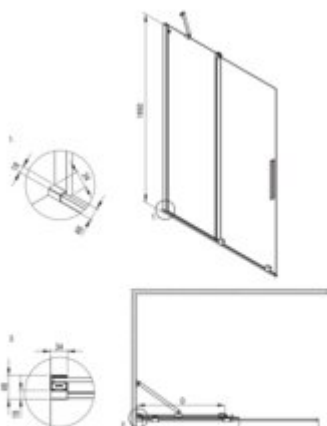

PRIZMA
Shower cabin, square

Product code: KPNFP10P10

EAN: 5907650899822

Color: brushed steel

Warranty [years]: 5

Model	Type	A (mm)	B (mm)	C (mm)	D (mm)
WTJ K388	800x1050	790-800	310	625	570
WTJ K388	900x1050	880-900	360	675	620
WTJ K326	1200x1050	1180-1200	410	725	670
WTJ K326	1200x1050	1180-1200	510	825	670
WTJ K348	1400x1050	1380-1400	510	725	670

Showe cabin

Width [mm]	1000
Height [mm]	1950
Glass finish	transparent
Glass thickness [mm]	6
Active cover	yes
Side dimension [mm]	1000
Railings	short to perpendicular wall/long to parallel wall
Tempered glass TOTAL WHITE	no
Reversible doors	yes
Installation without shower tray	yes possible
Possibility to install a railing to a perpendicular wall	yes