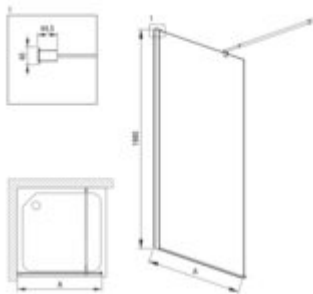

KERRIA PLUS

Shower wall / walk-in, Kerria Plus system

Product code: KTS_N34P
EAN: 5907650821366
Color: nero
Warranty [years]: 5

Model	Size (mm)	A (mm)
KTS_N34P	2000x1900	2300x2170
KTS_N34P	1800x1900	2000x2170
KTS_N34P	1600x1900	1800x2170
KTS_N34P	1400x1900	1600x2170
KTS_N34P	1200x1900	1400x2170
KTS_N34P	1000x1900	1200x2170
KTS_N34P	800x1900	1000x2170
KTS_N34P	600x1900	800x2170
KTS_N34P	400x1900	600x2170
KTS_N34P	200x1900	400x2170

Finish	nero
Width [mm]	1400
Height [mm]	2000
Glass finish	transparent
Glass thickness [mm]	6
Active cover installation	yes
installation	to be completed with KTS doors , to be completed with KTS walk-in , possibility of assembly with two fixed walls, possibility of assembly with a fixed wall, possibility of assembly with a KTS movable panel
Side dimension [mm]	1370
Adjustment range from [mm]	700
Adjustment range up to [mm]	1200
Masking of assembly elements	yes
Profiles levelling the curvature of the walls	yes
Railings	adjustable stiffening the cabin
Tempered glass TOTAL WHITE	yes
Installation without shower tray possible	yes