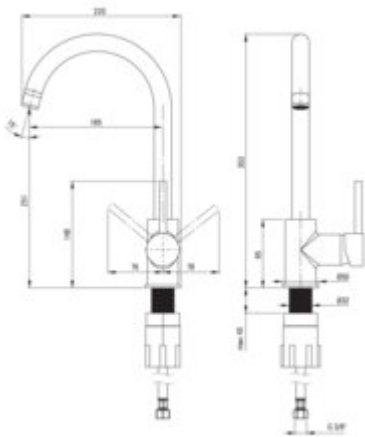

MILIN Kitchen tap

Product code: BEU_B62M

EAN: 5908212039151

Color: nero

Warranty [years]: 7

Mixer

Finish	black
Material	brass
Mixer type	single-handle, mixer
Installation method	standing
Total mixer height [mm]	353
Flow class [l/min]	Z - 4-9 l/min
Acoustic group [dB]	I (x <= 20)

Mixer cartridge

Ceramic cartridge size	35 mm
------------------------	-------

Spout

Spout type	swivel
Mixer spout range [mm]	185
Material	stainless steel

Aerator

Aerator type	honeycomb
Aerator size	M22

Connecting hose

Length [mm]	450
Installation thread	3/8"
Connection thread	M10

Features:

- The mixer body is made of the highest quality brass
- The mixer is equipped with a stream aerator
- The mounting sleeve facilitates the installation of the mixer
- 45 cm connection hoses included
- Z flow class (4-9 l/min) allowing for water consumption reduction
- Only the best materials, the quality of which has been confirmed by laboratory tests
- Cleaning agent for fixtures in all colors available