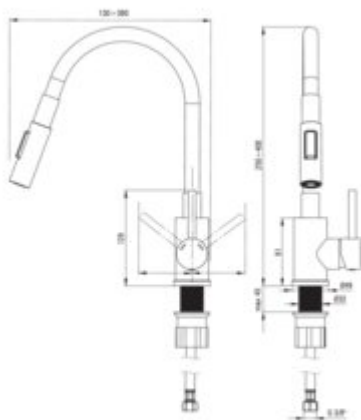

LUNO

Kitchen tap

Product code: BOC_S740

EAN: 5907650866114

Color: grey, brushed steel

Warranty [years]: 7

Mixer

Finish	grey, steel
Material	steel 304
Mixer type	single-handle, mixer
Installation method	standing
Flow class [l/min]	Z - 4-9 l/min
Acoustic group [dB]	I (x ≤ 20)

Mixer cartridge

Ceramic cartridge size	35 mm
------------------------	-------

Spout

Spout type	elastic
------------	---------

Connecting hose

Length [mm]	600
Installation thread	3/8"
Connection thread	M10

Hand shower

Number of functions	2
---------------------	---

Features:

- The mixer is equipped with a stream aerator
- 45 cm connection hoses included
- Only the best materials, the quality of which has been confirmed by laboratory tests
- The mounting sleeve facilitates the installation of the mixer
- Z flow class (4-9 l/min) allowing for water consumption reduction
- 2-function spout
- Dedicated cleaning agent, safe for cleaned surfaces