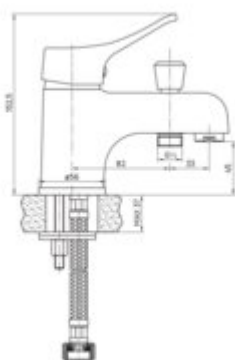

JOKO

Bath mixer

Product code: BOJ_016L

EAN: 5908212042717

Color: chrome

Warranty [years]: 5

Mixer

| | |
|---------------------|----------------------|
| Finish | chrome |
| Material | brass |
| Mixer type | single-handle, mixer |
| Installation method | standing |
| Flow class [l/min] | A ≤ 15 (9.1 - 15) |
| Acoustic group [dB] | II (20 < x ≤ 30) |

Mixer cartridge

| | |
|------------------------|-------|
| Ceramic cartridge size | 40 mm |
|------------------------|-------|

Spout

| | |
|------------------------|-------|
| Mixer spout range [mm] | 115 |
| Material | brass |

Aerator

| | |
|--------------|-----------|
| Aerator type | honeycomb |
| Aerator size | M24 |

Connecting hose

| | |
|---------------------|------|
| Length [mm] | 450 |
| Installation thread | 3/8" |

Features: