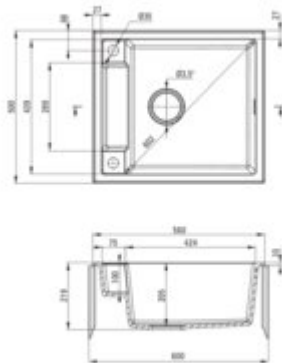

#### Sink

Finish	metallic grey
Surface type	matte
Material	granite
Installation method	inset
Number of bowls	1
Minimum cabinet width [mm]	600
Width [mm]	500
Length [mm]	560
Height [mm]	219
Bowl depth [mm]	205
Cut-out Length [mm]	540
Cut-out Width [mm]	480
Reversible	yes
Equipped with accessories	yes
Drain diameter	3.5"
Number of holes	2