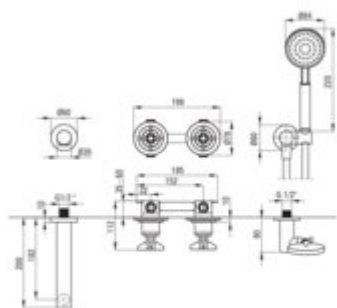

TEMISTO

Bath mixer, concealed

Product code: BQT_N18P

EAN: 5907650889762

Color: nero

Warranty [years]: 7

Mixer

Finish	nero
Material	brass
Mixer type	mixer, two-handle
Installation method	concealed
Flow class [l/min]	S - 15.1-19.8 l/min
Acoustic group [dB]	I (x <= 20)

Mixer cartridge

Ceramic cartridge size	35 mm
Cold start	no

Spout

Spout type	still
Mixer spout range [mm]	200
Material	brass

Function switch

Switch type	ceramic mechanical

Hose

Length [mm]	1500
Braid type	double braided
Anti-twist	2

Hand shower

Number of functions	1
Anti-calc	yes

Features:

- Deante Design Studio Collection
- Design that connects the past with the future
- Hand-crafted elements
- Flush-mounted installation ensures the aesthetics of the bathroom
- The mixer body is made of the highest quality brass
- Anti-calc hand shower
- Adjustable shower hand angle
- Durable hose ends made of brass
- Anti-twist system, preventing the hose from twisting
- Dedicated cleaning agent, safe for cleaned surfaces