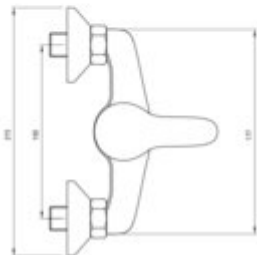

JOKO

Shower mixer, wall-mounted

Product code: BOJ_040M

EAN: 5908212008416

Color: chrome

Warranty [years]: 5

Mixer

Finish	chrome
Material	brass
Mixer type	single-handle, mixer
Installation method	wall-mounted
Flow class [l/min]	S - 15.1-19.8 l/min
Acoustic group [dB]	I (x <= 20)

Mixer cartridge

Ceramic cartridge size	40 mm
------------------------	-------

Features:

- Cleaning agent for fixtures in all colors available