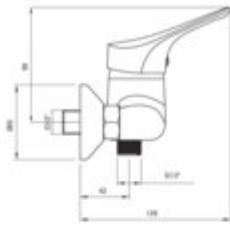

JOKO

Shower mixer, wall-mounted

Product code: BOJ_040M

EAN: 5908212008416

Color: chrome

Warranty [years]: 5

Mixer

Finish	chrome
Material	brass
Mixer type	single-handle, mixer
Installation method	wall-mounted
Flow class [l/min]	S - 15.1-19.8 l/min
Acoustic group [dB]	I (x <= 20)

Mixer cartridge

Ceramic cartridge size	40 mm
------------------------	-------

Features:

- Cleaning agent for fixtures in all colors available