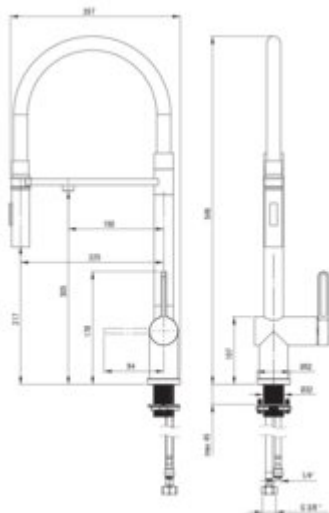

MAGNETIC

Kitchen tap, with water filter connection

Product code: BRM_N75M

EAN: 5907650864219

Color: nero

Warranty [years]: 7

Mixer

Finish	nero
Material	steel 304
Mixer type	for the water filter connection, single-handle, mixer
Installation method	standing
Flow class [l/min]	Z - 4-9 l/min
Acoustic group [dB]	I (x <= 20)

Mixer cartridge

Ceramic cartridge size	35 mm
------------------------	-------

Spout

Spout type	elastic
Material	silicone

Aerator

Aerator type	honeycomb
Aerator size	M18

Connecting hose

Length [mm]	600
Installation thread	3/8"
Connection thread	M10

Hand shower

Number of functions	2
---------------------	---

Features:

- Deante Design Studio Collection
- The mixer is equipped with a stream aerator
- Z flow class (4-9 l/min) allowing for water consumption reduction
- 2-function hand shower (rain and air stream)
- 45 cm connection hoses included
- Tap with connection to a water filter
- Magnetic spout holder
- Cleaning agent for fixtures in all colors available