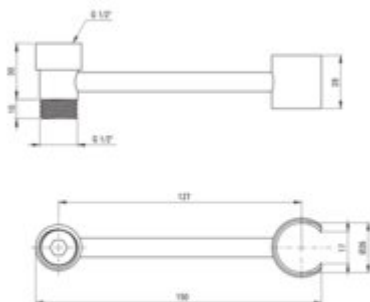

## Hand shower bracket, for bathtub mixers

**Product code:** ANB\_N21U

**EAN:** 5907650827665

**Color:** nero

**Warranty [years]:** 2

Finish	nero
Surface type	matte
Material	brass
Height [mm]	30
Width [mm]	30
Depth [mm]	150