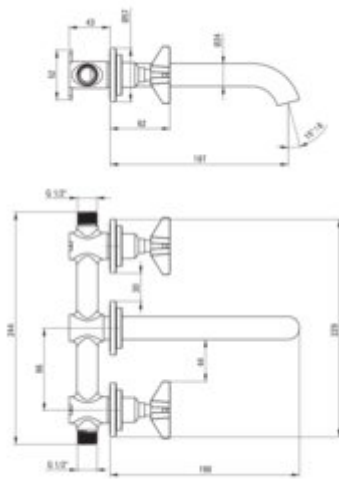

TEMISTO

Washbasin tap, concealed

Product code: BQT_N54D

EAN: 5908212076019

Color: nero

Warranty [years]: 7

Mixer

Finish	nero
Material	brass
Mixer type	two-handle, mixer
Installation method	concealed
Flow class [l/min]	A ≤ 15 (9.1 - 15)
Acoustic group [dB]	I (x ≤ 20)

Mixer cartridge

Ceramic cartridge size	1/2"
------------------------	------

Spout

Spout type	still
Mixer spout range [mm]	187
Material	stainless steel

Aerator

Aerator type	swivel, honeycomb
Aerator size	M18.5