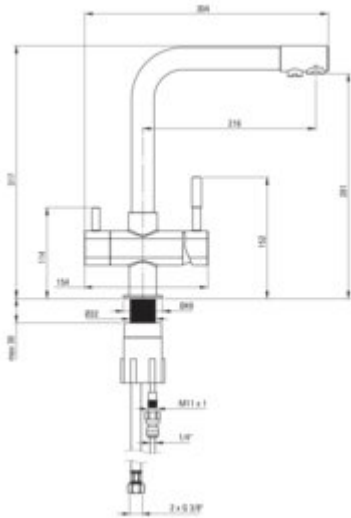

Kitchen tap, with water filter connection

Product code: BCH_065M

EAN: 5908212089439

Color: chrome

Warranty [years]: 7

Mixer

| | |
|-------------------------|---|
| Finish | chrome |
| Material | brass |
| Mixer type | mixer, single-handle, for the water filter connection |
| Installation method | standing |
| Total mixer height [mm] | 317 |
| Flow class [l/min] | Z - 4-9 l/min |
| Acoustic group [dB] | II (20 < x <= 30) |

Mixer cartridge

| | |
|------------------------|-------|
| Ceramic cartridge size | 35 mm |
|------------------------|-------|

Spout

| | |
|------------------------|--------|
| Spout type | swivel |
| Mixer spout range [mm] | 216 |
| Material | brass |

Function switch

| | |
|-------------|------------|
| Switch type | mechanical |
|-------------|------------|

Aerator

| | |
|--------------|-----------|
| Aerator type | honeycomb |
| Aerator size | M22 |

Connecting hose

| | |
|---------------------|------|
| Length [mm] | 450 |
| Installation thread | 3/8" |
| Connection thread | M10 |

Features:

- The mixer body is made of the highest quality brass
- The mixer is equipped with a stream aerator
- The mounting sleeve facilitates the installation of the mixer
- 45 cm connection hoses included
- Z flow class (4-9 l/min) allowing for water consumption reduction
- Tap with connection to a water filter
- Only the best materials, the quality of which has been confirmed by laboratory tests
- Durable hose ends made of brass
- Cleaning agent for fixtures in all colors available