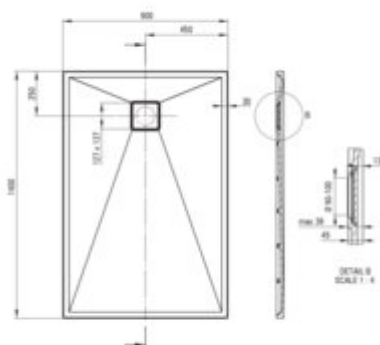

CORREO

Granite shower tray, rectangular

Product code: KQR_A47B

EAN: 5907650812654

Color: alabaster

Warranty [years]: 10

Finish	white
Material	granite
Shape	rectangular
Width [mm]	900
Length [mm]	1400
Height [mm]	45
Installation method	directly on the spout, on the construction material support, on the floor level
Drain diameter	90
possibility to cut to size	yes
Hydrophobicity	yes

Features:

- Properties of Deante granite: resistance to impact, high temperature, discoloration, therm
- Hydrophobic properties repel water molecules
- For installation at floor level, directly on the screed or supported by construction mater
- Possibility of cutting the granite shower tray
- Warning! The NHC_029C siphon fits this shower tray
- Warning! The NHC_029D siphon fits this shower tray
- Only the best materials, the quality of which has been confirmed by laboratory tests
- Dedicated cleaning agent, safe for cleaned surfaces
- Anti-slip properties of granite shower trays
- The finish enriched with silver ions adds antiseptic properties