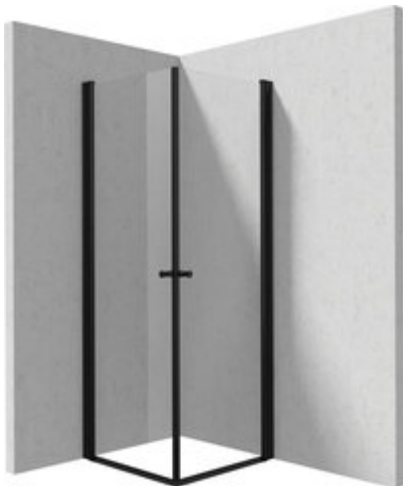

## Shower cabin, square

**Product code:** KKNNW09W09

**EAN:** 5907650885191

**Color:** nero

**Warranty [years]:** 5

Model	Size (mm)	A (mm)	a = REZUPRZE (mm)	b = WZ, ZCZ (mm)
KT70040P + KT9_0000	900x900	475-000	100-000	900-000
KT70040P + KT9_0000	900x900	575-000	100-000	900-000
KT70040P + KT9_0000	900x900	675-000	100-000	900-000
KT70040P + KT9_0000	900x900	775-000	100-000	900-000
KT70040P + KT9_0000	900x900	875-000	100-000	900-000

### Showe cabin

Finish	nero
Width [mm]	900
Height [mm]	2000
Glass finish	transparent
Glass thickness [mm]	6
Active cover	yes
installation	to be completed with KTS doors , to be completed with KTS walk-in
Side dimension [mm]	900
Masking of assembly elements	yes
Profiles levelling the curvature of the walls	yes
Holders	with safety
Tempered glass TOTAL WHITE	yes
Reversible doors	yes
Silent closing	yes
Installation without shower tray	yes possible
Lifting hinges	yes

### Features:

- Active Cover coating
- Profiles leveling the curvature of the walls
- Covering of assembly elements
- Safe and durable tempered glass
- Dedicated to Active Cover surfaces
- Resistance to impacts, chemicals and stains in accordance with PN-EN 14428+A1:2008 norm, c
- Possibility to install the cabin without a shower tray, directly on the tiles
- Reversible door that allows the cabin to be mounted on the right or left side
- Only the best materials, the quality of which has been confirmed by laboratory tests
- Dedicated cleaning agent, safe for cleaned surfaces