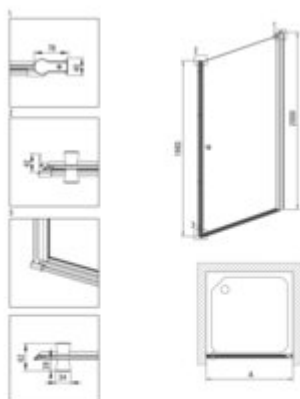

## Shower cabin, square

**Product code:** KKNNW09W09

**EAN:** 5907650885191

**Color:** nero

**Warranty [years]:** 5

Model	Size (mm)	A (mm)	a = REZUPRZE (mm)	b = WZ, ZCZ (mm)
KT70040P + KT9_0000	900x900	475-000	100-000	900-000
KT70040P + KT9_0000	900x900	575-000	100-000	900-000
KT70040P + KT9_0000	900x900	675-000	100-000	900-000
KT70040P + KT9_0000	900x900	775-000	100-000	900-000
KT70040P + KT9_0000	900x900	875-000	100-000	900-000

### Showe cabin

Finish	nero
Width [mm]	900
Height [mm]	2000
Glass finish	transparent
Glass thickness [mm]	6
Active cover	yes
installation	to be completed with KTS doors , to be completed with KTS walk-in
Side dimension [mm]	900
Masking of assembly elements	yes
Profiles levelling the curvature of the walls	yes
Holders	with safety
Tempered glass TOTAL WHITE	yes
Reversible doors	yes
Silent closing	yes
Installation without shower tray	yes possible
Lifting hinges	yes