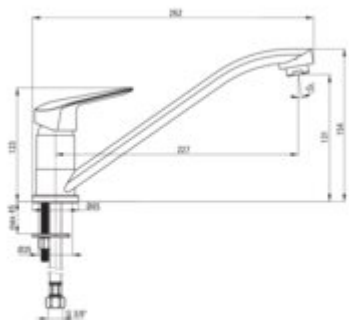

## Mixer

Finish	nero
Material	brass
Mixer type	single-handle, mixer
Installation method	standing
Total mixer height [mm]	154
Flow class [l/min]	S - 15.1-19.8 l/min
Acoustic group [dB]	II (20 < x <= 30)

## Mixer cartridge

Ceramic cartridge size	35 mm
------------------------	-------

## Spout

Spout type	swivel
Mixer spout range [mm]	227
Material	steel 304

## Connecting hose

Length [mm]	350
Installation thread	3/8"
Connection thread	M10