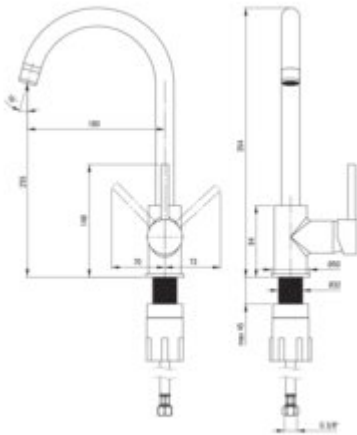

Product code: BEN_262M

EAN: 5908212021033

Color: graphite

Warranty [years]: 7

Mixer

Finish	graphite, chrome
Material	brass
Mixer type	mixer, single-handle
Installation method	standing
Total mixer height [mm]	354
Flow class [l/min]	Z - 4-9 l/min
Acoustic group [dB]	I (x <= 20)

Mixer cartridge

Ceramic cartridge size	35 mm
------------------------	-------

Spout

Spout type	swivel
Mixer spout range [mm]	180
Material	stainless steel

Aerator

Aerator type	honeycomb
Aerator size	M22

Connecting hose

Length [mm]	600
Installation thread	3/8"
Connection thread	M10

Features:

- The mixer body is made of the highest quality brass
- The mixer is equipped with a stream aerator
- The mounting sleeve facilitates the installation of the mixer
- 45 cm connection hoses included
- Z flow class (4-9 l/min) allowing for water consumption reduction
- Only the best materials, the quality of which has been confirmed by laboratory tests
- Cleaning agent for fixtures in all colors available