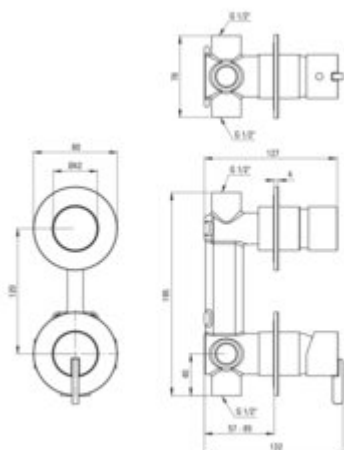

## Shower mixer, concealed

Product code: BQS\_F44P

EAN: 5907650818601

Color: brushed steel

Warranty [years]: 7

### Mixer

Finish	steel
Material	brass
Mixer type	single-handle, mixer
Installation method	concealed
Flow class [l/min]	S - 15.1-19.8 l/min
Acoustic group [dB]	I (x ≤ 20)

### Mixer cartridge

Ceramic cartridge size	35 mm
------------------------	-------