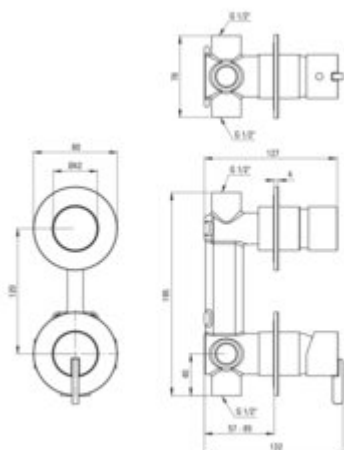

## Shower mixer, concealed

Product code: BQS\_C44P

EAN: 5907650869115

Color: brushed bronze

Warranty [years]: 7

### Mixer

Finish brushed bronze

Material brass

Mixer type single-handle, mixer

Installation method concealed

Flow class [l/min] S - 15.1-19.8 l/min

Acoustic group [dB] I (x ≤ 20)

### Mixer cartridge

Ceramic cartridge size 35 mm