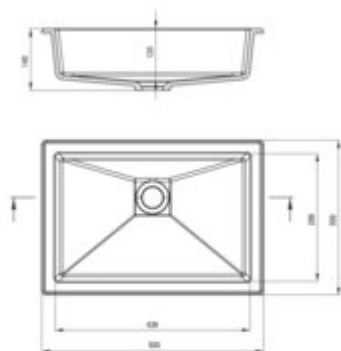

CORREO
Granite washbasin,
undermount/inset

Product code: CQR_AU5U

EAN: 5907650827542

Color: alabaster

Warranty [years]: 10

Finish	alabaster
Material	granite
Installation method	recessed, undermount
Width [mm]	500
Length [mm]	350
Height [mm]	140
Depth [mm]	120
Antibacterial	yes
Hydrophobicity	yes
Without overflow	yes

Features:

- Properties of Deante granite: resistance to impact, high temperature, discoloration, therm
- Hydrophobic properties repel water molecules
- Dedicated cleaning agent, safe for cleaned surfaces
- The finish enriched with silver ions adds antiseptic properties