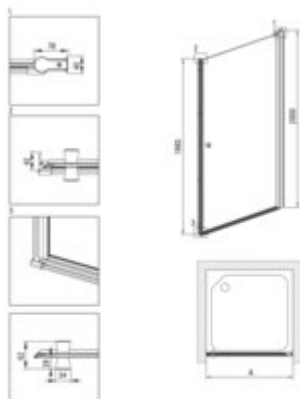

KERRIA PLUS

Shower doors

Product code: KTSWN46P

EAN: 5907650860259

Color: nero

Warranty [years]: 5

Finish	nero
Width [mm]	600
Height [mm]	2000
Glass finish	transparent
Glass thickness [mm]	6
Active cover	yes
installation	to be completed with KTS doors , to be completed with KTS walk-in
Side dimension [mm]	600
Masking of assembly elements	yes
Profiles levelling the curvature of the walls	yes
Holders	with safety
Tempered glass TOTAL WHITE	yes
Reversible doors	yes
Silent closing	yes
Installation without shower tray	yes
possible	
Lifting hinges	yes

Features:

- Important! For recessed installation, be sure to buy the appropriate KTS_NOOX or KTS_000X
- Possibility to install the cabin without a shower tray, directly on the tiles
- Active Cover coating
- Dedicated to Active Cover surfaces
- Profiles leveling the curvature of the walls
- TOTALWHITE transparent glass
- Safe and durable tempered glass
- Reversible door that allows the cabin to be mounted on the right or left side
- The profile system makes it possible to reduce the curvature of the walls
- Only the best materials, the quality of which has been confirmed by laboratory tests
- Resistance to impacts, chemicals and stains in accordance with PN-EN 14428+A1:2008 norm, c
- Dedicated cleaning agent, safe for cleaned surfaces

Model	Size (mm)	A (mm)	A + 40 (mm)	A + 40 (mm)	A + 40 (mm)
KTSWN46P + KTS_0000	600x2000	475-000	520-000	520-000	520-000
KTSWN46P + KTS_0000	600x2000	575-000	620-000	620-000	620-000
KTSWN46P + KTS_0000	700x2000	675-000	720-000	720-000	720-000
KTSWN46P + KTS_0000	800x2000	775-000	820-000	820-000	820-000
KTSWN46P + KTS_0000	900x2000	875-000	920-000	920-000	920-000