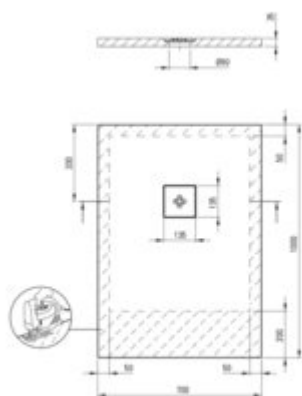

SILIA

Acrylic shower tray, rectangular

Product code: KSKA00710B

EAN: 5907650893882

Color: white

Warranty [years]: 2

Finish	white
Material	acrylic
Width [mm]	700
Length [mm]	1000
Height [mm]	35
Installation method	directly on the spout, on the construction material support, on the floor level
Drain diameter	90
Non-slip lugs	yes
possibility to cut to size	yes

Features:

- Deante Design Studio Collection
- Structured surface with anti-slip properties
- Durable acrylic material that maintains its shine and color
- For installation at floor level, directly on the screed or supported by construction mater
- Warning! The NHC_029D siphon fits this shower tray
- Only the best materials, the quality of which has been confirmed by laboratory tests
- SOLID PLUS technology: composite filling guaranteeing full stability, effective insulation
- Dedicated cleaning agent, safe for cleaned surfaces