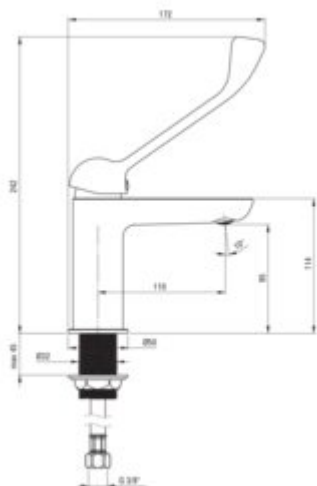

ALPINIA Washbasin tap

Product code: BGAE020C

EAN: 5907650829904

Color: chrome

Warranty [years]: 7

Mixer

Finish	chrome
Material	brass
Mixer type	single-handle, mixer
Installation method	standing
Total mixer height [mm]	242
Flow class [l/min]	Z - 4-9 l/min
Acoustic group [dB]	I (x <= 20)
Clinic lever	yes

Mixer cartridge

Ceramic cartridge size	35 mm
------------------------	-------

Spout

Mixer spout range [mm]	110
Material	brass

Aerator

Aerator type	other
Aerator size	M24
Water flow reduction	to 4.5 l/min

Connecting hose

Length [mm]	450
Installation thread	3/8"
Connection thread	M10

Features:

- Light and subtle design
- The tap is equipped with an ECO-aerator that reduces water consumption to 4,5 l-min
- The mixer body is made of the highest quality brass
- The mounting sleeve facilitates the installation of the mixer
- 45 cm connection hoses included
- Extended Clinic lever for easy operation
- Z flow class (4-9 l/min) allowing for water consumption reduction
- Only the best materials, the quality of which has been confirmed by laboratory tests
- The mixer is equipped with a stream aerator
- Cleaning agent for fixtures in all colors available