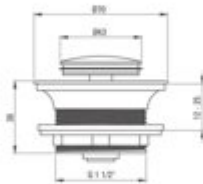

CLICK-CLACK Shower tray plug

Product code: NHC_020A

EAN: 5907650823414

Color: chrome

Warranty [years]: 2

Finish	chrome
purpose	shower tray
type	click-clack
Shape	round
Drain diameter	1 1/2"

Features:

- Only the best materials, the quality of which has been confirmed by laboratory tests
- Dedicated cleaning agent, safe for cleaned surfaces
- Hygienic certificate of the National Institute of Hygiene confirming the product's compliance