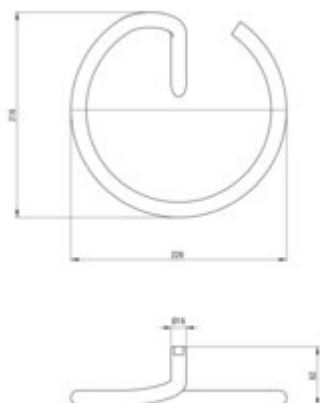

## Towel hanger, wall-mounted

**Product code:** ADI\_F611

**EAN:** 5907650823742

**Color:** brushed steel

**Warranty [years]:** 2

Finish	steel
Surface type	brushed
Material	brass
Height [mm]	216
Width [mm]	226
Depth [mm]	62
Mounting kit included	yes