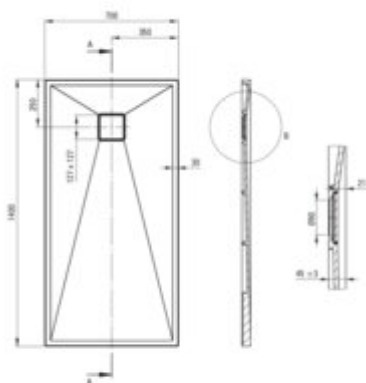

CORREO

Granite shower tray, rectangular

Product code: KQR_T77B

EAN: 5907650869412

Color: anthracite metallic

Warranty [years]: 10

Finish	anthracite metallic
Material	granite
Shape	rectangular
Width [mm]	700
Length [mm]	1400
Height [mm]	45
Installation method	directly on the spout, on the construction material support, on the floor level
Drain diameter	90
possibility to cut to size	yes
Hydrophobicity	yes

Features:

- Properties of Deante granite: resistance to impact, high temperature, discoloration, therm
- The finish enriched with silver ions adds antiseptic properties
- Anti-slip properties of granite shower trays
- Hydrophobic properties repel water molecules
- For installation at floor level, directly on the screed or supported by construction mater
- Possibility of cutting the granite shower tray
- Warning! The NHC_029C siphon fits this shower tray
- Warning! The NHC_029D siphon fits this shower tray
- Only the best materials, the quality of which has been confirmed by laboratory tests
- Dedicated cleaning agent, safe for cleaned surfaces