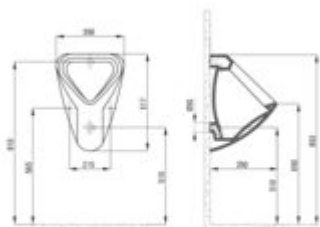

PEONIA

Urinal, wall-mounted

Product code: CDE_6P2W

EAN: 5908212072219

Color: white

Warranty [years]: 10

Finish	white
Material	ceramic
Width [mm]	358
Length [mm]	517
Depth [mm]	350
Bottom water connection	yes

Features:

- Hard and durable ceramics does not lose its properties with long use
- Antibacterial coating, preventing the growth of microorganisms
- Dedicated cleaning agent, safe for cleaned surfaces