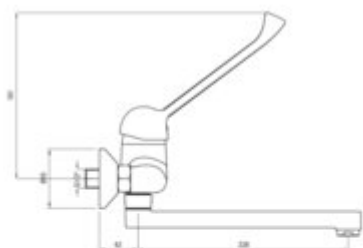

## Kitchen tap, wall-mounted

**Product code:** BOJ\_080C

**EAN:** 5908212028605

**Color:** chrome

**Warranty [years]:** 5

### Mixer cartridge

Ceramic cartridge size	40 mm
------------------------	-------

### Spout

Spout type	swivel
Mixer spout range [mm]	270
Material	steel 304