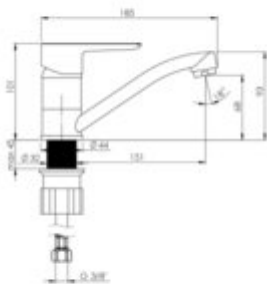

LAVO

Washbasin tap

Product code: BUV_026M

EAN: 5907650846185

Color: chrome

Warranty [years]: 7

Mixer

Finish	chrome
Material	brass
Mixer type	single-handle, mixer
Installation method	standing
Total mixer height [mm]	123
Flow class [l/min]	S - 15.1-19.8 l/min
Acoustic group [dB]	II (20 < x <= 30)

Mixer cartridge

Ceramic cartridge size	35 mm
------------------------	-------

Spout

Spout type	swivel
Mixer spout range [mm]	159
Material	steel 304

Aerator

Aerator type	honeycomb
Aerator size	M24

Connecting hose

Length [mm]	450
Installation thread	3/8"
Connection thread	M10

Features:

- Only the best materials, the quality of which has been confirmed by laboratory tests
- The mixer body is made of the highest quality brass
- The mixer is equipped with a stream aerator
- Cleaning agent for fixtures in all colors available
- 45 cm connection hoses included