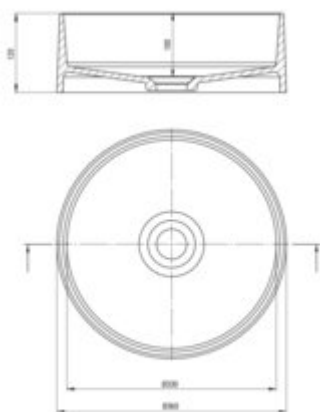

SILIA

Granite washbasin, countertop

Product code: CQS_NU4S

EAN: 5907650813835

Color: nero

Warranty [years]: 10

Finish	nero
Material	granite
Installation method	countertop/standing
Height [mm]	120
Depth [mm]	100
Antibacterial	yes
Hydrophobicity	yes
Without overflow	yes

Features:

- Deante Design Studio Collection
- Only the best materials, the quality of which has been confirmed by laboratory tests
- Properties of Deante granite: resistance to impact, high temperature, discoloration, therm
- Hydrophobic properties repel water molecules
- Dedicated cleaning agent, safe for cleaned surfaces
- The finish enriched with silver ions adds antiseptic properties