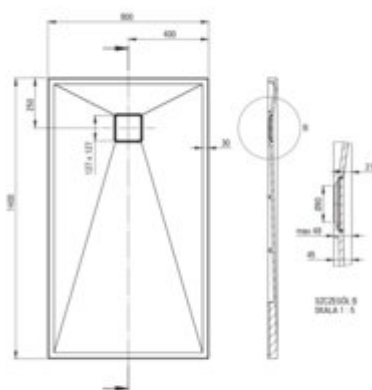

CORREO Granite shower tray, rectangular

Product code: KQR_S48B

EAN: 5907650821175

Color: metallic grey

Warranty [years]: 10

Finish	metallic grey
Material	granite
Shape	rectangular
Width [mm]	800
Length [mm]	1400
Height [mm]	45
Installation method	directly on the spout, on the construction material support, on the floor level
Drain diameter	90
possibility to cut to size	yes
Hydrophobicity	yes

Features:

- Properties of Deante granite: resistance to impact, high temperature, discoloration, therm
- Hydrophobic properties repel water molecules
- For installation at floor level, directly on the screed or supported by construction mater
- Possibility of cutting the granite shower tray
- The finish enriched with silver ions adds antiseptic properties
- Dedicated cleaning agent, safe for cleaned surfaces
- Only the best materials, the quality of which has been confirmed by laboratory tests
- Anti-slip properties of granite shower trays
- Warning! The NHC_029D siphon fits this shower tray
- Warning! The NHC_029C siphon fits this shower tray