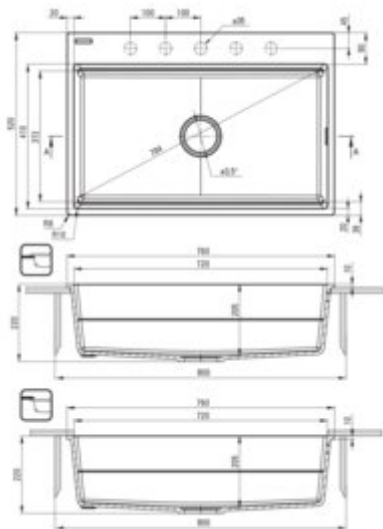

### Sink

Finish	alabaster
Surface type	matte
Material	granite
Installation method	inset, undermount, flush
Number of bowls	1
Minimum cabinet width [mm]	800
Width [mm]	520
Length [mm]	760
Height [mm]	220
Bowl depth [mm]	205
Cut-out Length [mm]	740
Cut-out Width [mm]	500
Cut-out Length [mm]	720
Cut-out Width [mm]	410
Equipped with accessories	yes
Drain diameter	3.5"
Number of pre-drilled holes	5