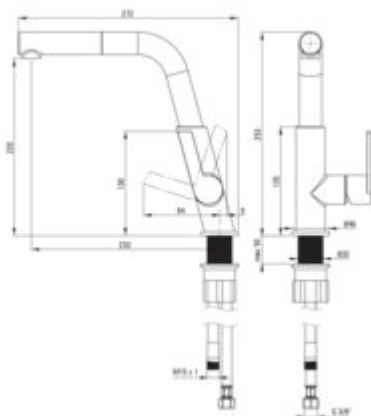

SILIA Kitchen tap

Product code: BQS_N73M

EAN: 5907650876922

Color: nero

Warranty [years]: 7

Mixer

Finish	nero
Material	brass
Mixer type	single-handle, mixer
Installation method	standing
Total mixer height [mm]	253
Flow class [l/min]	Z - 4-9 l/min
Acoustic group [dB]	II (20 < x <= 30)
Check valves	yes

Mixer cartridge

Ceramic cartridge size	25 mm
------------------------	-------

Spout

Spout type	pull-out, swivel
Mixer spout range [mm]	233

Aerator

Aerator type	swivel
Aerator size	M18.5

Connecting hose

Length [mm]	450
Installation thread	3/8"
Connection thread	M8

Hose

Length [mm]	1500
-------------	------

Hand shower

Number of functions	1
---------------------	---

Features:

- The mixer body is made of the highest quality brass
- The mixer is equipped with a stream aerator
- The movable aerator allows you to direct the water stream
- The mixer with functional pull-out spout
- The mounting sleeve facilitates the installation of the mixer
- 45 cm connection hoses included
- Z flow class (4-9 l/min) allowing for water consumption reduction
- Innovative, durable and easy to clean Nero coating
- Only the best materials, the quality of which has been confirmed by laboratory tests
- Cleaning agent for fixtures in all colors available
- Deante Design Studio Collection