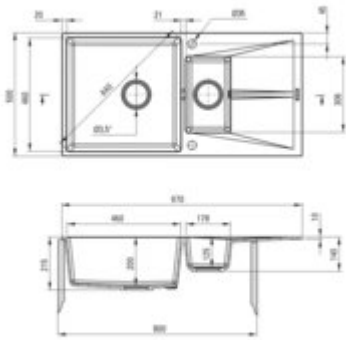

### Sink

Finish	graphite
Surface type	matte
Material	granite
Installation method	inset, flush
Number of bowls	1.5
Minimum cabinet width [mm]	800
Width [mm]	500
Length [mm]	970
Height [mm]	215
Cut-out Length [mm]	950
Cut-out Width [mm]	480
Reversible	yes
Equipped with accessories	yes
Drain diameter	3.5"
Number of holes	2
Number of pre-drilled holes	2