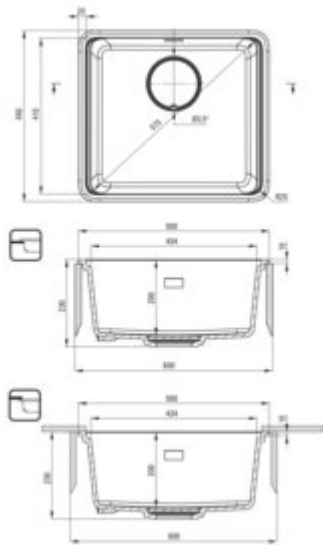

MOMI

Granite sink, 1-bowl

Product code: ZKM_G10A

EAN: 5907650831181

Color: metallic graphite

Warranty [years]: 18

Sink

Finish	metallic graphite
Surface type	matte
Material	granite
Installation method	inset, undermount
Number of bowls	1
Minimum cabinet width [mm]	600
Width [mm]	450
Length [mm]	500
Height [mm]	230
Bowl depth [mm]	200
Cut-out Length [mm]	480
Cut-out Width [mm]	430
Cut-out Length [mm]	460
Cut-out Width [mm]	410
Reversible	yes
Equipped with accessories	yes
Drain diameter	3.5"
Additional features	drain cover included, cutting board included

Sink waste kit

Finish	nero
Plug type	manual
Low siphon/ Space saver	yes
possibility to connect a dishwasher/ washing machine	yes

Features:

- Deante Design Studio Collection
- Harmonious design
- Deep bowl
- Under-mounting possible
- ATTENTION! Before cutting a hole in the tabletop to install the sink, take into account th
- Granite drain cover
- Chopping board included
- Properties of Deante granite: resistance to impact, high temperature, discoloration, therm
- Hydrophobic properties repel water molecules
- Space-saving siphon which facilitates e.g. sorting waste
- Dedicated cleaning agent, safe for cleaned surfaces
- The finish enriched with silver ions adds antiseptic properties
- Strainer uniformly dyed in mass