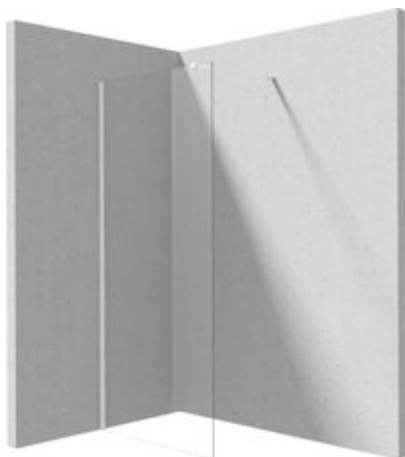

PRIZMA
Shower wall, walk-in

Product code: KTJ_A30P

EAN: 5907650881698

Color: bianco

Warranty [years]: 5

Model	Size	A (mm)	B (mm)
KTJ_A30P	1000x1950	800	800
KTJ_A30P	800x1950	700	700
KTJ_A30P	800x1950	800	800
KTJ_A30P	1000x1950	800	800
KTJ_A30P	1100x1950	900	900
KTJ_A30P	1200x1950	1000	1000

Shower door

rails adjustable stiffening the cabin

Showe cabin

Width [mm]	1000
Height [mm]	1950
Glass finish	transparent
Glass thickness [mm]	6
Active cover	yes
Side dimension [mm]	980
Reversible doors	yes
Installation without shower tray	yes

possible

Features:

- Safe and durable tempered glass
- Possibility to install the cabin without a shower tray, directly on the tiles
- Hydrophobic Active-Cover coating that makes it easier for water to run off the glass
- Dedicated to Active Cover surfaces
- Only the best materials, the quality of which has been confirmed by laboratory tests
- Reversible door that allows the cabin to be mounted on the right or left side
- Resistance to impacts, chemicals and stains in accordance with PN-EN 14428+A1:2008 norm, c
- Can be combined with a second sliding wall and the Prizma walk-in shower wall
- Possibility of mounting the cabin directly on tiles or on Correo granite (KQR) and Kerria Plus acrylic (KTS) shower trays
- Free combination of elements
- Innovative and easy-to-maintain coating - bianco