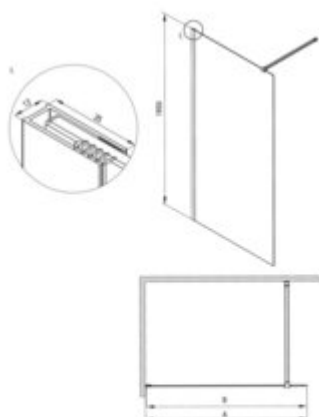

PRIZMA
Shower wall, walk-in

Product code: KTJ_A30P

EAN: 5907650881698

Color: bianco

Warranty [years]: 5

Model	Size	A (mm)	B (mm)
KTJ_A30P	1000x1950	800	800
KTJ_A30P	800x1950	700	700
KTJ_A30P	800x1950	800	800
KTJ_A30P	1000x1950	800	800
KTJ_A30P	1100x1950	900	900
KTJ_A30P	1200x1950	1000	1000

Shower door

rails adjustable stiffening the cabin

Showe cabin

Width [mm]	1000
Height [mm]	1950
Glass finish	transparent
Glass thickness [mm]	6
Active cover	yes
Side dimension [mm]	980
Reversible doors	yes
Installation without shower tray	yes

possible

Features:

- Safe and durable tempered glass
- Possibility to install the cabin without a shower tray, directly on the tiles
- Hydrophobic Active-Cover coating that makes it easier for water to run off the glass
- Dedicated to Active Cover surfaces
- Only the best materials, the quality of which has been confirmed by laboratory tests
- Reversible door that allows the cabin to be mounted on the right or left side
- Resistance to impacts, chemicals and stains in accordance with PN-EN 14428+A1:2008 norm, c
- Can be combined with a second sliding wall and the Prizma walk-in shower wall
- Possibility of mounting the cabin directly on tiles or on Correo granite (KQR) and Kerria Plus acrylic (KTS) shower trays
- Free combination of elements
- Innovative and easy-to-maintain coating - bianco