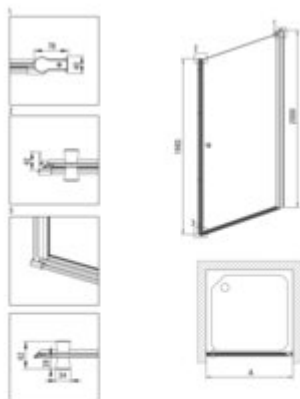

KERRIA PLUS

Shower doors

Product code: KTSW041P

EAN: 5907650820291

Color: chrome

Warranty [years]: 5

Model	Size (mm)	A (mm)	A + 40 (mm)	A + 40 (mm)	A + 40 (mm)
KTSW041P + KTS_000	900x2000	475-000	520-000	565-000	610-000
KTSW041P + KTS_000	900x2000	575-000	620-000	665-000	710-000
KTSW041P + KTS_000	900x2000	675-000	720-000	765-000	810-000
KTSW041P + KTS_000	900x2000	775-000	820-000	865-000	910-000
KTSW041P + KTS_000	900x2000	875-000	920-000	965-000	1010-000

Shower door

Finish	chrome
Width [mm]	900
Height [mm]	2000
Glass finish	transparent
Glass thickness [mm]	6
Active cover	yes
installation	to be completed with KTS walk-in , to be completed with KTS doors
Masking of assembly elements	yes
Profiles levelling the curvature of the walls	yes
Holders	with safety
Tempered glass TOTAL WHITE	yes
Reversible doors	yes
Silent closing	yes
Installation without shower tray possible	yes
Lifting hinges	yes
Showe cabin	
Side dimension [mm]	900

Features:

- Important! For recessed installation, be sure to buy the appropriate KTS_NOOX or KTS_000X
- Possibility to install the cabin without a shower tray, directly on the tiles
- Active Cover coating
- Profiles leveling the curvature of the walls
- Covering of assembly elements
- TOTALWHITE transparent glass
- Safe and durable tempered glass
- Dedicated cleaning agent, safe for cleaned surfaces
- Dedicated to Active Cover surfaces
- Reversible door that allows the cabin to be mounted on the right or left side
- The profile system makes it possible to reduce the curvature of the walls
- Hydrophobic Active-Cover coating that makes it easier for water to run off the glass
- Only the best materials, the quality of which has been confirmed by laboratory tests
- Resistance to impacts, chemicals and stains in accordance with PN-EN 14428+A1:2008 norm, c