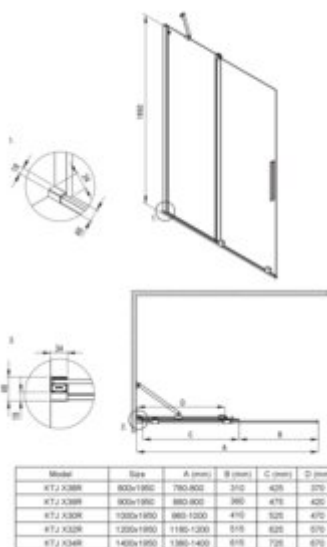

PRIZMA
Shower cabin, rectangular

Product code: KPNOP14S07

EAN: 5907650899747

Color: chrome

Warranty [years]: 5

Showe cabin (KTJ_034R)

Finish	chrome
Width [mm]	1400
Height [mm]	1950
Glass finish	transparent
Glass thickness [mm]	6
Active cover	yes
Side dimension [mm]	1400
Railings	short to perpendicular wall/long to parallel wall
Reversible doors	yes
Installation without shower tray possible	yes

Showe cabin (KTJ_037P)

Finish	chrome
Width [mm]	700
Height [mm]	1950
Glass finish	transparent
Glass thickness [mm]	6
Active cover	yes
Side dimension [mm]	680
Reversible doors	yes
Installation without shower tray possible	yes

Shower door

rails	adjustable stiffening the cabin
-------	---------------------------------

Features:

- Safe and durable tempered glass
- Hydrophobic Active-Cover coating that makes it easier for water to run off the glass
- Dedicated to Active Cover surfaces
- Only the best materials, the quality of which has been confirmed by laboratory tests
- Possibility to install the cabin without a shower tray, directly on the tiles
- Resistance to impacts, chemicals and stains in accordance with PN-EN 14428+A1:2008 norm, c
- Free combination of elements
- Dedicated cleaning agent, safe for cleaned surfaces