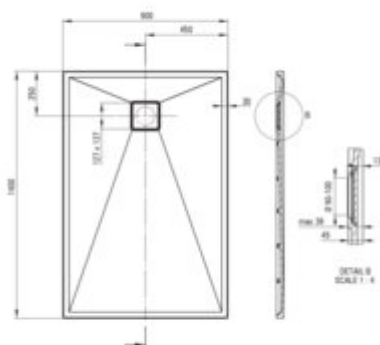

CORREO Granite shower tray, rectangular

Product code: KQR_547B

EAN: 5907650812685

Color: beige

Warranty [years]: 10

Material	granite
Shape	rectangular
Width [mm]	900
Length [mm]	1400
Height [mm]	45
Installation method	directly on the spout, on the construction material support, on the floor level
Drain diameter	90
possibility to cut to size	yes
Hydrophobicity	yes

Features:

- Dedicated cleaning agent, safe for cleaned surfaces
- Anti-slip properties of granite shower trays
- The finish enriched with silver ions adds antiseptic properties
- Properties of Deante granite: resistance to impact, high temperature, discoloration, therm
- Hydrophobic properties repel water molecules
- For installation at floor level, directly on the screed or supported by construction mater
- Possibility of cutting the granite shower tray
- Warning! The NHC_029D siphon fits this shower tray
- Warning! The NHC_029C siphon fits this shower tray
- Only the best materials, the quality of which has been confirmed by laboratory tests