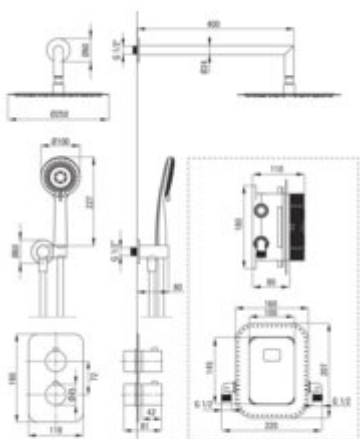

THERM

Concealed shower set, with thermostatic BOX

Product code: BXYZREBT

EAN: 5907650844914

Color: brushed gold

Warranty [years]: 7

deante

Mixer (BXY_REBT)

Mixer type	Concealed BOX
Installation method	concealed

Mixer (BXY_X44T)

Mixer type	Concealed BOX, thermostatic
Installation method	concealed
Flow class [l/min]	S - 15.1-19.8 l/min
Acoustic group [dB]	I (x ≤ 20)

Spout

Range of shower/ bath spout [mm]	388

Shower overhead

Shape	round
Material	steel 304
Diameter [mm]	250
Anti-calc	yes
Number of functions	1
Stream type	rain

Hand shower

Number of functions	3
Anti-calc	yes
Stream type	rain, mixed, hydromassage

Hose

Length [mm]	1500
Braid material	PVC
Anti-twist	1

Angled hose connector

Finish	brushed gold
Connection type	for the hose with hand shower holder
Shape	round
Material	brass
Connection thread	yes
Concealed mounting	yes

Features:

- Convenient installation - you can install the BOX now and choose external elements at any
- Timelessness and unlimited creative possibilities
- Complementarity and comprehensiveness of the offer
- The best materials guarantee durability and reliability of the product
- Only the best materials, the quality of which has been confirmed by laboratory tests
- Innovative and easy to maintain brushed gold coating
- Flush-mounted installation ensures the aesthetics of the bathroom
- 38°C temperature lock
- Adjustable shower hand angle
- Ultra thin steel head
- 3-function hand shower
- Anti-calc hand shower
- Anti-calc system facilitating the removal of limescale deposits
- Anti-twist system, preventing the hose from twisting