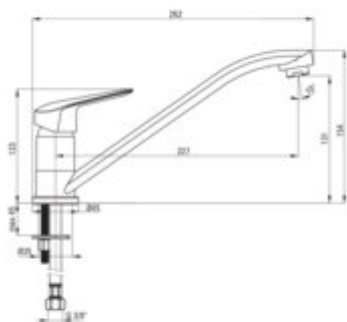

## Mixer

Finish	chrome
Material	brass
Mixer type	single-handle, mixer
Installation method	standing
Total mixer height [mm]	154
Flow class [l/min]	S - 15.1-19.8 l/min
Acoustic group [dB]	II (20 < x <= 30)

## Mixer cartridge

Ceramic cartridge size	35 mm
------------------------	-------

## Spout

Spout type	swivel
Mixer spout range [mm]	227
Material	steel 304

## Connecting hose

Length [mm]	450
Installation thread	3/8"
Connection thread	M10